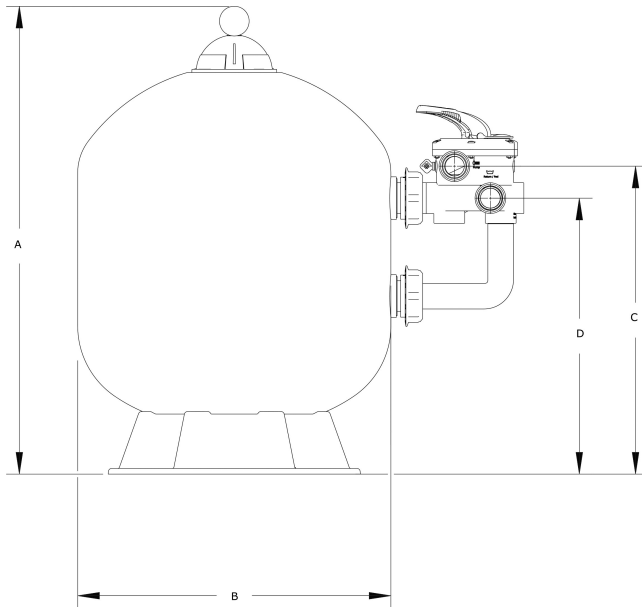

Sand filter PP 2" female thread 3,75bar beige type S790 (7043244)

TECHNICAL SPECIFICATIONS

Colour	beige
Material	PP
Connection	female thread
Pressure	3,75 bar
Max. temp.	40 °C
Type	S790
Capacity	22 m ³ /h
Size	2"
Diameter	790 mm
Weight	27 kg
Sand	250 kg
Filter area	0.5 m ²
Max. pool vol.	110 m ³

DIMENSIONS

B	31 "
B	31 " inch

A 1010 mm

B 790 mm

C 570 mm

D 360 mm

PRODUCT INFORMATION

Features:

- High quality PP filter tank
- Extremely high maximum working pressure up to 3,75 bar
- 6-way valve included

Last modified date: 08/11/2025

Bosta UK Ltd.
Reflection House

Olding Road
Bury St. Edmunds
Suffolk
IP33 3TA
T +44 (0) 1284 716580
E enquiries@bosta.co.uk
<http://www.bosta.com>