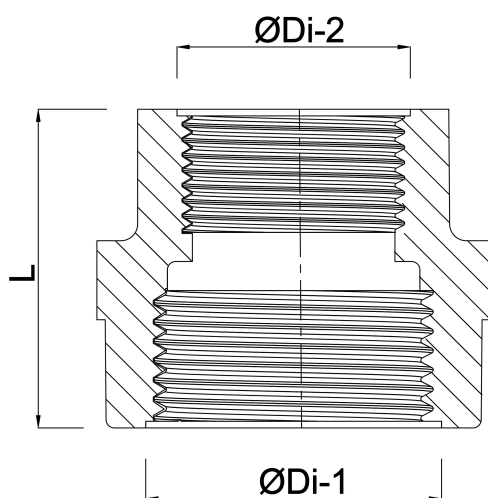

**Profec Nr. 240 Reducer socket
stainless steel 316 4" x 3"
female thread 16bar (0080078)**

TECHNICAL SPECIFICATIONS

Material stainless steel 316

Connection female thread

Fitting nr. Nr. 240

Max. temp. 100 °C

Size 4" x 3"

Pressure 16 bar

DIMENSIONS

L 95.5 mm

ØDi-1 4 "

ØDi-2 3 "

Last modified date: 23/10/2025

Bosta UK Ltd.
Reflection House
Olding Road
Bury St. Edmunds
Suffolk
IP33 3TA
T +44 (0) 1284 716580
E enquiries@bosta.co.uk
<http://www.bosta.com>