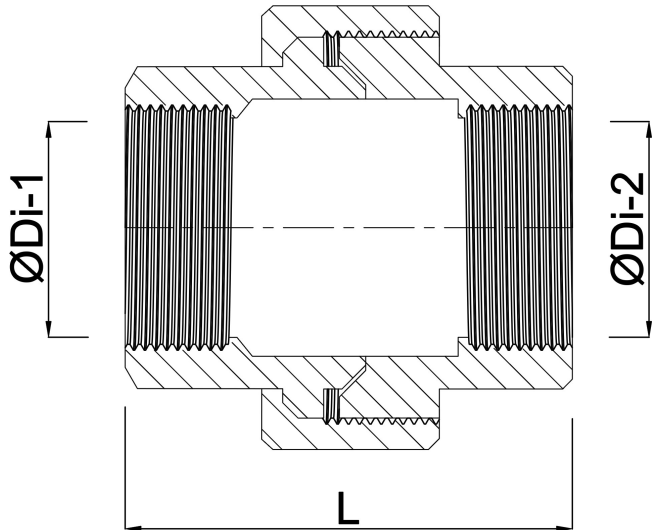

K-1 31 mm

K-2 31 mm

Last modified date: 05/11/2025

Bosta UK Ltd.
Reflection House
Olding Road
Bury St. Edmunds
Suffolk
IP33 3TA
T +44 (0) 1284 716580
E enquiries@bosta.co.uk
<http://www.bosta.com>