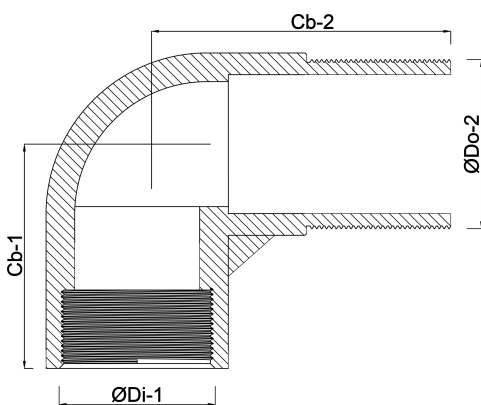

**Profec Nr. 92 Elbow 90° cast  
iron black 2 1/2" female thread  
x male thread 25bar DVGW  
(7044009)**

# TECHNICAL SPECIFICATIONS

Material cast iron black

Approval DVGW

Connection female thread x male thread

Fitting nr. Nr. 92

Temperature range -20°C - 120°C

Pressure 25 bar

Size 2 1/2"

## DIMENSIONS

ØDi-1 2 1/2 "

ØDo-2 2 1/2 "

β 90 °

**Last modified date: 12/02/2026**

Bosta UK Ltd.  
Reflection House  
Olding Road  
Bury St. Edmunds  
Suffolk  
IP33 3TA  
T +44 (0) 1284 716580  
E [enquiries@bosta.co.uk](mailto:enquiries@bosta.co.uk)  
<http://www.bosta.com>