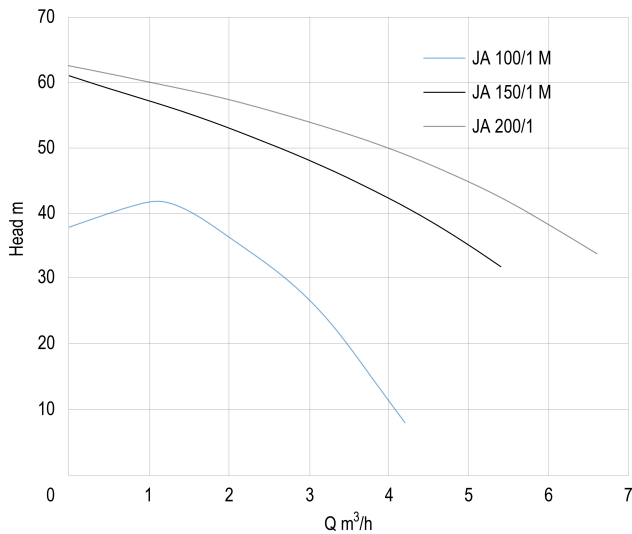

# Foras Pressure set cast iron 1" x 1 1/2" female thread 8bar 4,7A 230VAC blue type JA 100/1 M horizontal (7043180)

**FOROS**  
WATER PUMPS

# TECHNICAL SPECIFICATIONS

Material cast iron

Pump body cast iron

Material impeller 1 noryl

Connection female thread

Max. temperature 50 °C

Minimum medium temperature 0 °C  
(continuous)

Maximum ambient temperature 40 °C

Pressure 8 bar

Colour blue

Type JA 100/1 M horizontal

Max. head 47 m

Tank 60ltr ltr

Size 1" x 1 1/2"

Voltage 230VAC

Power 0.75 kW

Impellers 1

Ampere

4,7 A

Max flow rate

3.6 m<sup>3</sup>/h