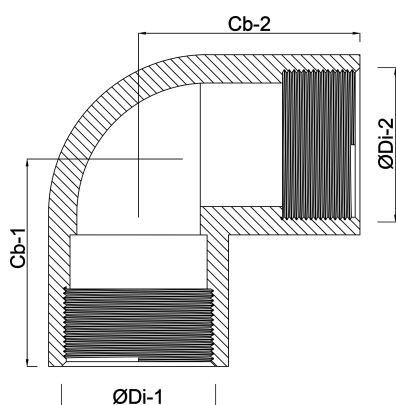

Nr. 90 Elbow 90° bronze 1/4"
female thread 25bar (0720200)

TECHNICAL SPECIFICATIONS

Material	bronze
Connection	female thread
Fitting nr.	Nr. 90
Size	1/4"
Pressure	25 bar

DIMENSIONS

$\varnothing Di-1$	1/4 "
$\varnothing Di-2$	1/4 "
Cb-1	11 mm
Cb-2	11 mm
β	90 °