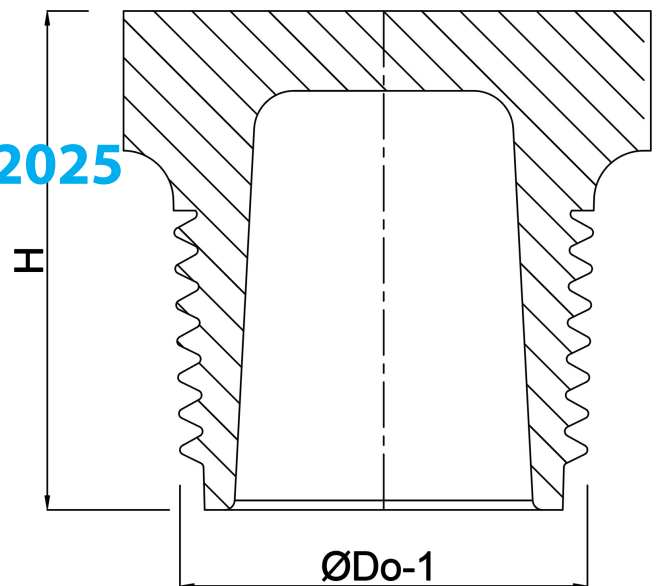

# TECHNICAL SPECIFICATIONS

Colour grey

Material PP

Connection male thread

Pressure 10 bar

Max. temp. 80 °C

Size 1"

## DIMENSIONS

ØDo-1 1"

H 25 mm

**Last modified date: 04/11/2025**

Bosta UK Ltd.  
Reflection House  
Olding Road  
Bury St. Edmunds  
Suffolk  
IP33 3TA  
T +44 (0) 1284 716580  
E [enquiries@bosta.co.uk](mailto:enquiries@bosta.co.uk)