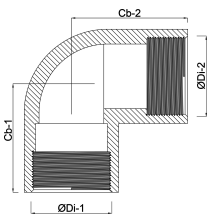

**Profec Elbow 90° PVC-U 1/2"
female thread 10bar grey with
stainless steel ring type
reinforced (0100300)**

TECHNICAL SPECIFICATIONS

Colour	grey
Type	reinforced
Material	PVC-U
Feature	with stainless steel ring
Connection	female thread
Pressure	10 bar
Size	1/2"

DIMENSIONS

ØDi-1	1/2 "
ØDi-2	1/2 "
Cb-1	28 mm
Cb-2	28 mm
β	90 °

Last modified date: 23/10/2025

Bosta UK Ltd.
Reflection House
Olding Road
Bury St. Edmunds
Suffolk
IP33 3TA
T +44 (0) 1284 716580
E enquiries@bosta.co.uk
<http://www.bosta.com>