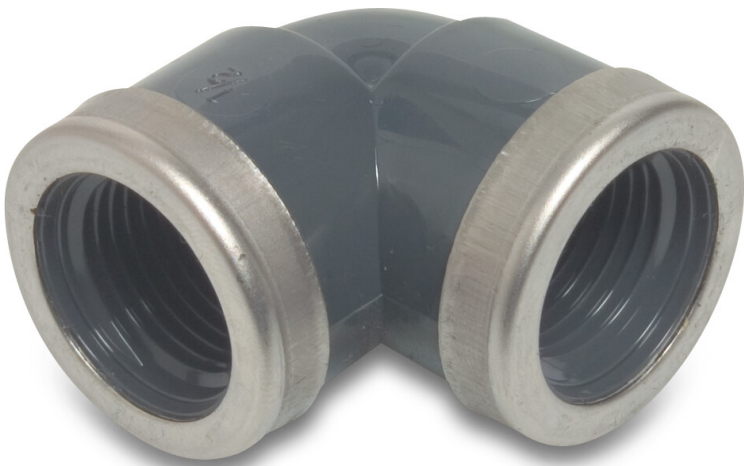

**Profec Elbow 90° PVC-U 1/2"
female thread 10bar grey with
stainless steel ring type
reinforced (0100300)**

TECHNICAL SPECIFICATIONS

Colour	grey
Type	reinforced
Material	PVC-U
Feature	with stainless steel ring
Connection	female thread
Pressure	10 bar
Size	1/2"

DIMENSIONS

ØDi-1	1/2 "
ØDi-2	1/2 "
Cb-1	28 mm
Cb-2	28 mm
β	90 °

Last modified date: 23/10/2025

Bosta UK Ltd.
Reflection House
Olding Road
Bury St. Edmunds
Suffolk
IP33 3TA
T +44 (0) 1284 716580
E enquiries@bosta.co.uk
<http://www.bosta.com>