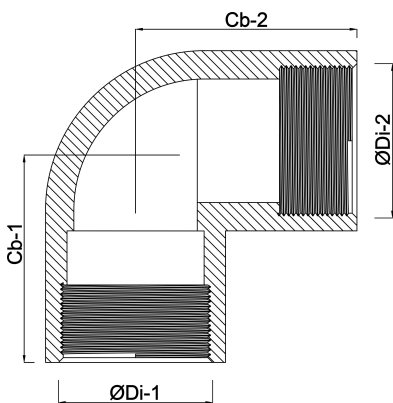

**Profec Nr. 90 Elbow 90° cast  
iron black 2 1/2" x 1" female  
thread 25bar DVGW (7044008)**

# TECHNICAL SPECIFICATIONS

Material cast iron black

Approval DVGW

Connection female thread

Fitting nr. Nr. 90

Temperature range -20°C - 120°C

Pressure 25 bar

Size 2 1/2" x 1"

## DIMENSIONS

ØDi-1 2 1/2 "

ØDi-2 1 "

β 90 °

**Last modified date: 12/02/2026**

Bosta UK Ltd.  
Reflection House  
Olding Road  
Bury St. Edmunds  
Suffolk  
IP33 3TA  
T +44 (0) 1284 716580  
E [enquiries@bosta.co.uk](mailto:enquiries@bosta.co.uk)  
<http://www.bosta.com>